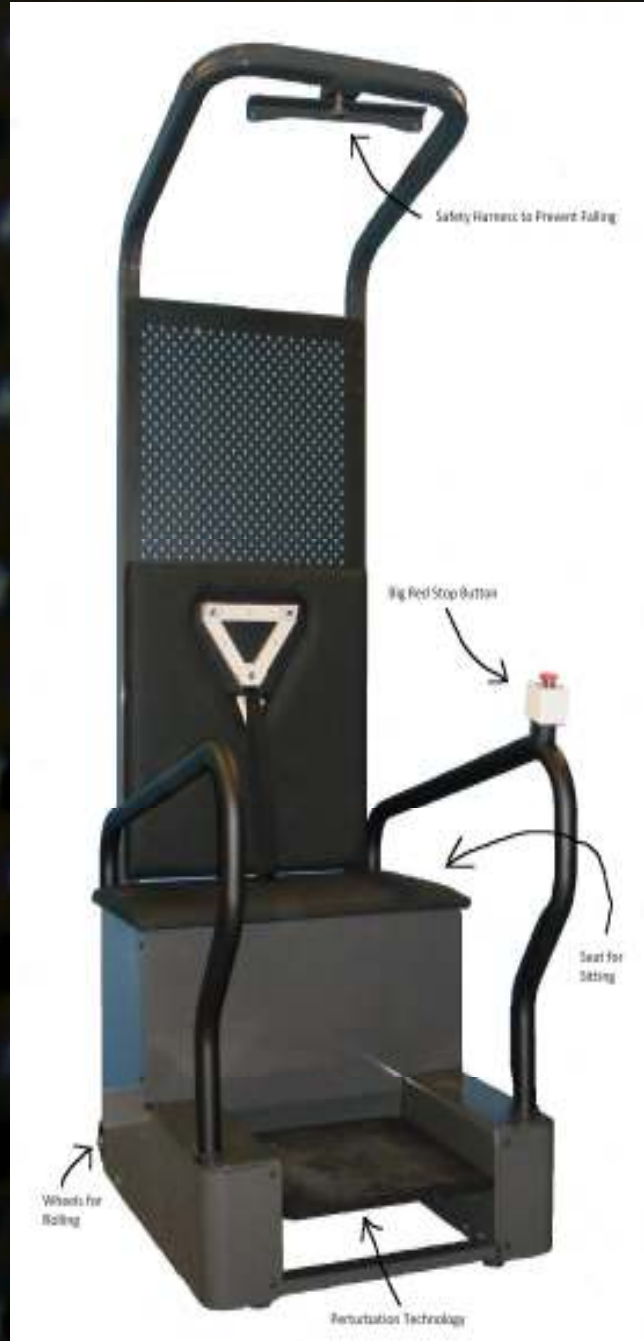

300 times more expensive than a wobble board...

Infinitely Better.

Why the PROPRIO® 2000?

It's Good Looking and Smart

How many patients do you see that don't have some balance problem? The PROPRIO's low step height, ergonomic handles, and bench seat are designed for maximum patient accessibility and use. We teach all of your staff how to use the PROPRIO® from day one.

Reactive Balance Training

The last time I fell while standing still was... never. To properly improve balance, therapists should assess and train balance in quiet stance, anticipatorily, and reactively. The best way to prevent falls and improve reactive balance is to be destabilized and learn how to properly react.

The PROPRIO® 2000 provides true reactive balance testing and training using perturbation technology.

Better Patient Results

Period. Pick-up where conventional training methods stop.

The smallest, most affordable PROPRIO® System

Why not buy 300 wobble boards?

Attract New Customers

The clinic across town has five wobble boards. You need better therapists and a better gym.

Objective Measurement

Our ultrasonic measuring device and standardized tests provide accurate and objective postural control information as evidence of patient improvement.

Real-time Biofeedback

Visual biofeedback shows the patient how their trunk moves in response to the perturbed platform. By understanding how postural control deviates from midline, you can improve body kinematics leading to better balance.

Increase Therapist Efficiency

Reduce the need to go from device to device and give multiple explanations of use and safety. The PROPRIO® replaces several pieces of equipment and gives more training options.

The PROPRIO® 2000 packs the PROPRIO® experience into a compact unit the size of a small refrigerator. Using perturbation technology, the computer controlled platform moves in speeds from 1 degree to 70 degrees per second. This allows the widest range of patients to safely start postural control and fall prevention training prior to being fully weight bearing.

Complete at $29,500, the PROPRIO® 2000 is the most affordable way to get a PROPRIO® Reactive Balance System.

Call: 1.217.872.1530

Email: Sales@perrydynamics.com

www.perrydynamics.com